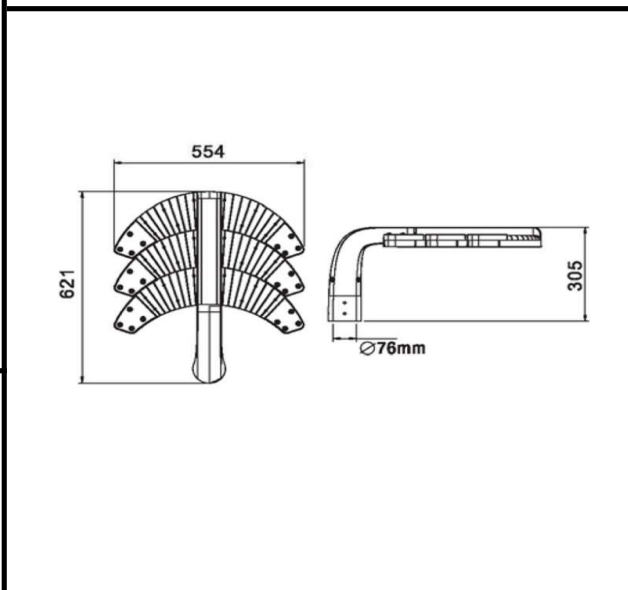

Sovitron Interior Pvt.Ltd.

Model Name	FLASH-1036C Post Top/DL-OJD-1036C-60
Description	Post Top

Technical description	Image
-----------------------	-------

Dimension	L=621mm W=554mm H=305mm
Frame	Aluminium Die-cast
Color Tempertaure	5700K
Power	60W
Total Luminous Flux	4800 lm
Efficacy	80 lm/W
IP rating	66
Beam angle	N.A
Color Rendering	≥80
Mounting	Pole Mounted
Optics	PC Diffuser
Dimming	NON-Dimmable
Operating Voltage	220-240 VAC
Standard Lifetime	L70 minimum at 50,000 burning hours

Dimension diagram

Remarks:-

Address: Plot #7 Saroorpur-Nangla Industrial Area,Ballabgarh-Sohna Road,Faridabad-121005
Email: info@sovitron.com